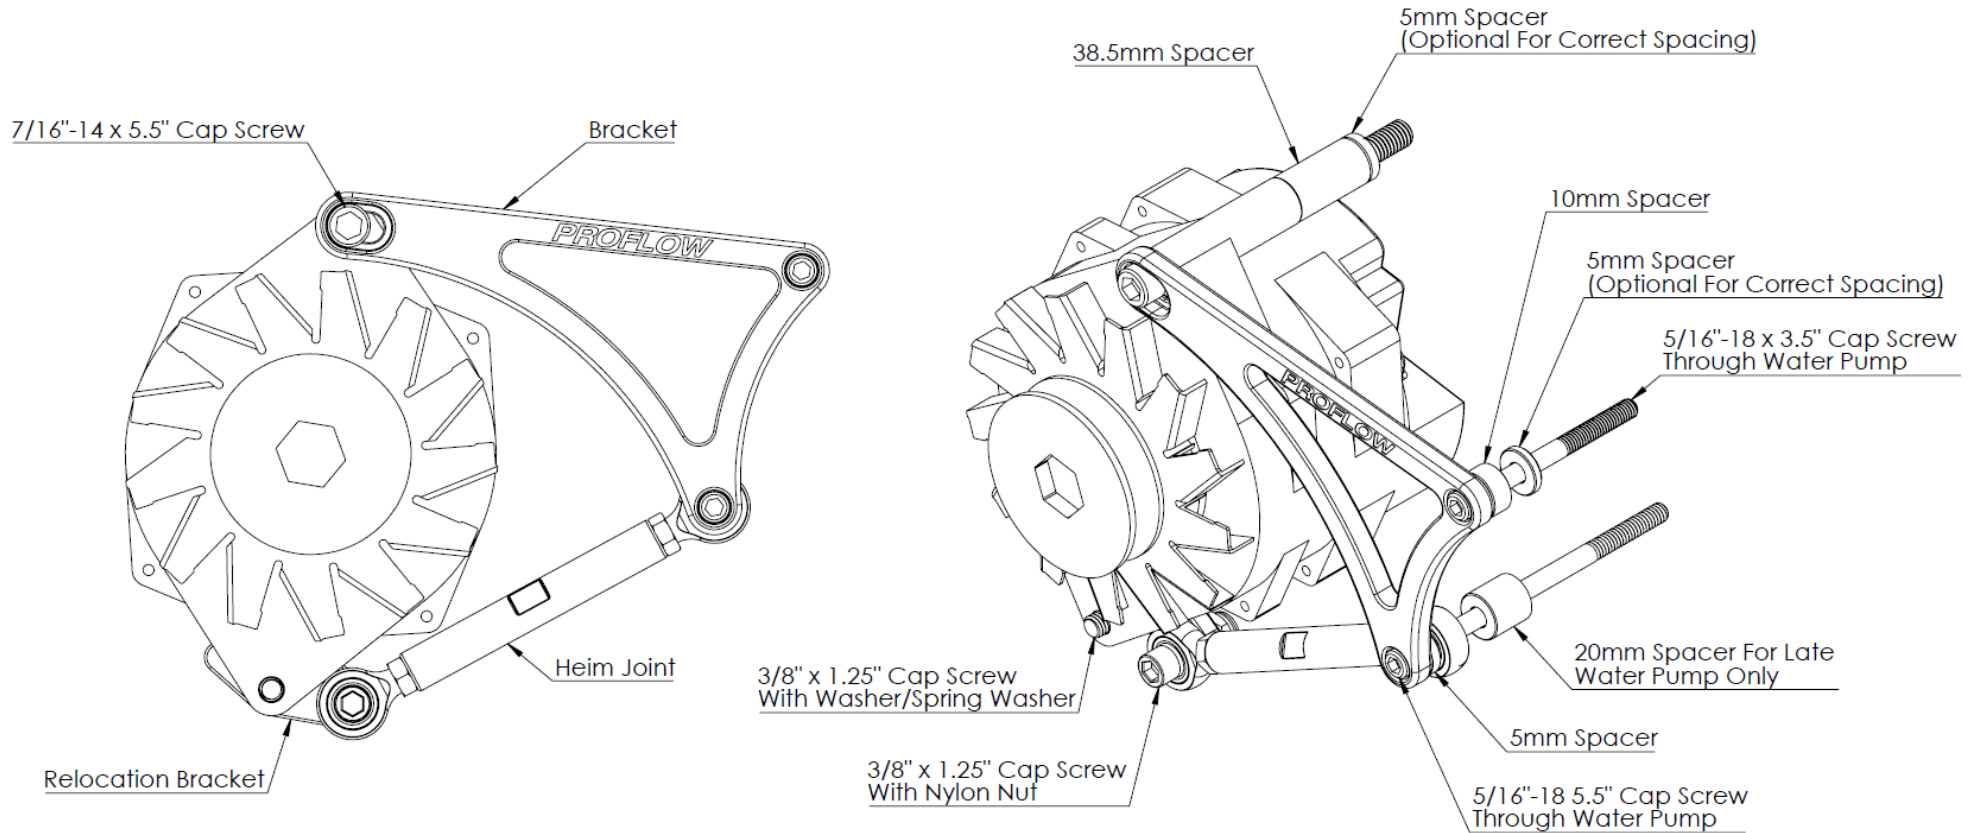

Installation Manual

Ford 351W Windsor Drivers Side Alternator Bracket

PFEABWIND01

PROFLOW.COM.AU

EMAIL: sales@proflow.com.au
PHONE: 1300 879 879

PROFLOW LIMITED WARRANTY

This Proflow product is warranted to be free from defects in materials and workmanship for a period of one year from the original date of purchase. No warranty claim will be valid without authentic, dated proof of purchase. This warranty is to the original retail purchaser and none other and is available directly from Proflow and not through any point of distribution or purchase.